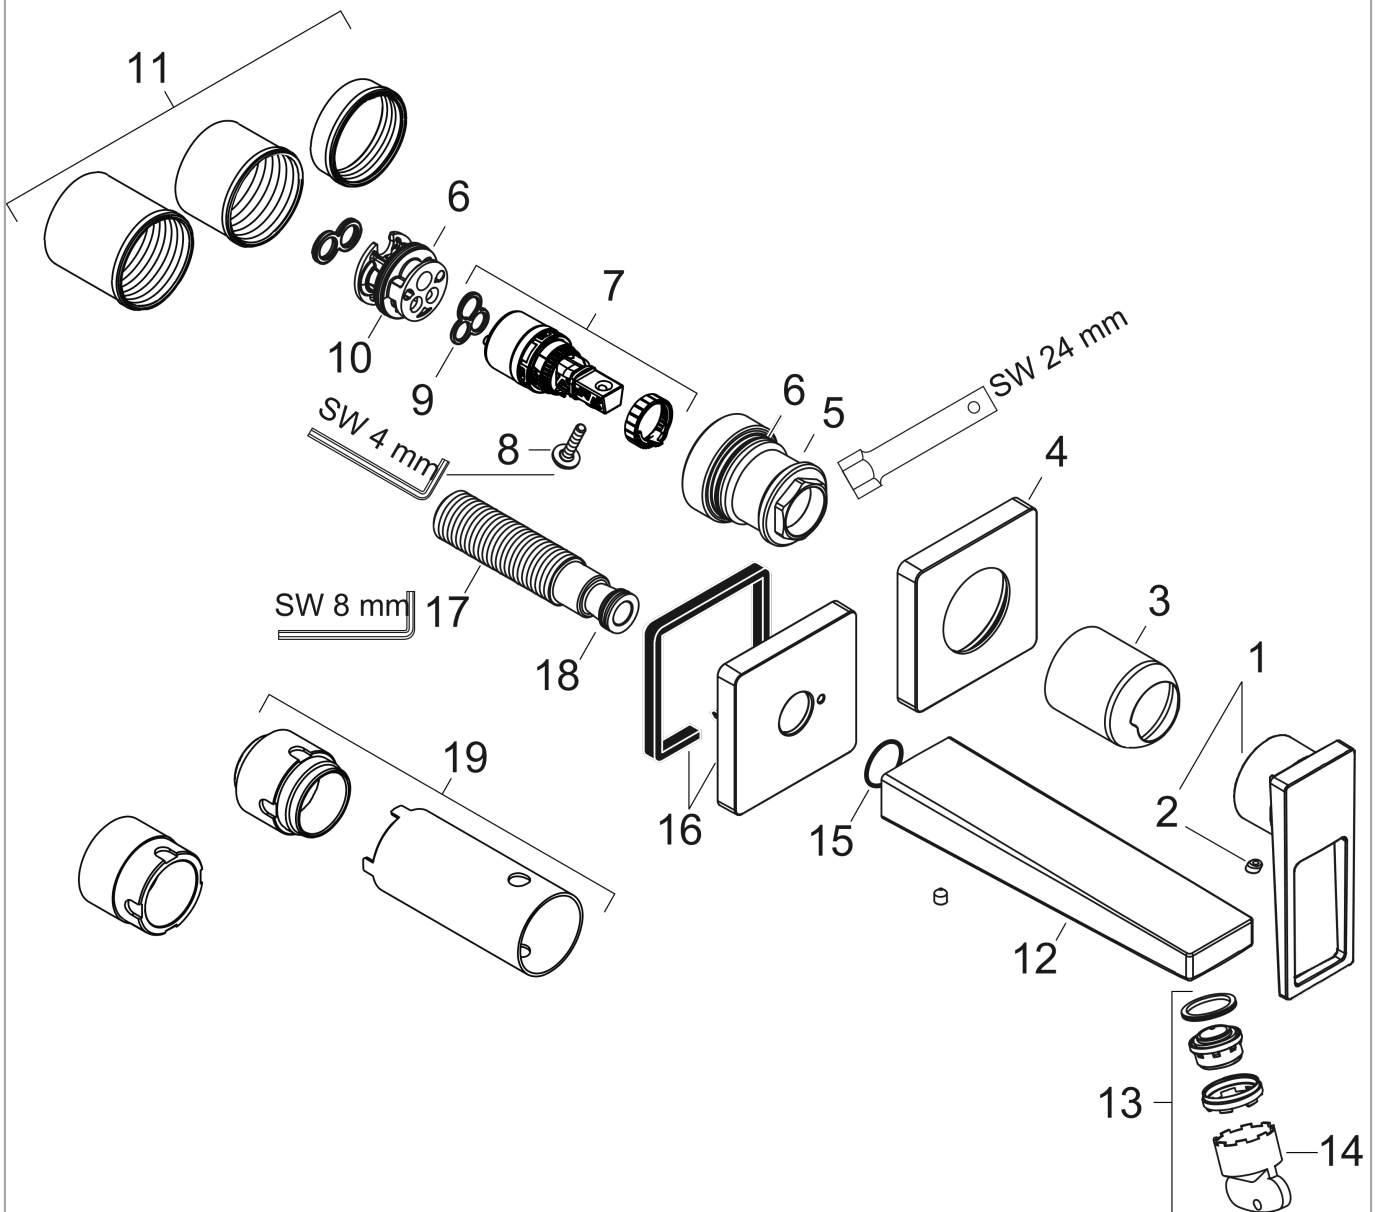

Metropol
Single lever basin mixer for concealed installation wall-mounted with loop handle and spout
22.5 cm
Surfaces: **Chrome**   Article Number: **74526000**

Exploded Drawing

Year of production: >04/17

Metropol

Single lever basin mixer for concealed installation wall-mounted with loop handle and spout
22.5 cm

Surfaces: **Chrome** Article Number: **74526000**

Spare part list

Year of production: >04/17

Pos.	Description	Article Number	Price	PU
1	handle	93164000	-	1
2	screw cover	96338000	-	1
3	sleeve	93053000	-	1
4	escutcheon for handle	93161000	-	1
5	nut	93141000	-	1
6	O-ring 26x2	98147000	-	1
7	cartridge, assy	97685000	-	1
8	locking screw for handle	95140000	-	1
9	seal	98865000	-	1
10	adapter for cartridge	95634000	-	1
11	fixing set	97971000	-	1
12	spout 225 mm	93166000	-	1
13	aerator M24x1 (5 l/min)	92996000	-	1
14	service tool	95661000	-	1
15	O-ring 18x1,5	98231000	-	1
16	escutcheon for spout	93162000	-	1
17	connecting thread G½	95626000	-	1
18	O-ring 13x2	98128000	-	1
19	extension set 25 mm for 13622180	31971000	-	1
a	base body	13622180	-	1
b	waste	50001000	-	1
c	adapter for exchanged connections	93819000	-	1