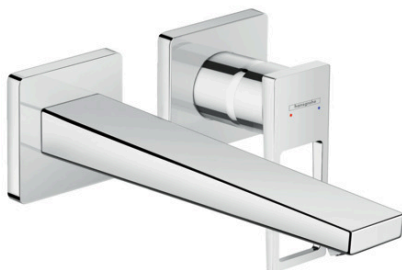

## Metropol

Single lever basin mixer for concealed installation wall-mounted with loop handle and spout  
22.5 cm

Surfaces: **Chrome** Article Number: **74526000**

#### product features

- consists of: single lever basin mixer for concealed installation wall-mounted, waste set
- projection 225 mm
- spray type: normal spray
- maximum flow rate at 3 bar: 5 l/min
- ceramic cartridge
- temperature limitation adjustable
- suitable for continuous flow water heaters
- non-closing waste set
- material waste set: metal
- connection type: basic set
- connection dimension: DN15
- handle can be positioned on the right or left, depends on the basic set installation

### Scale drawing

**Metropol**  
**Single lever basin mixer for concealed installation wall-mounted with loop handle and spout**  
**22.5 cm**  
 Surfaces: **Chrome**    Article Number: **74526000**

### Flowchart

**Metropol**  
**Single lever basin mixer for concealed installation wall-mounted with loop handle and spout**  
**22.5 cm**  
 Surfaces: **Chrome**    Article Number: **74526000**

**Exploded Drawing**