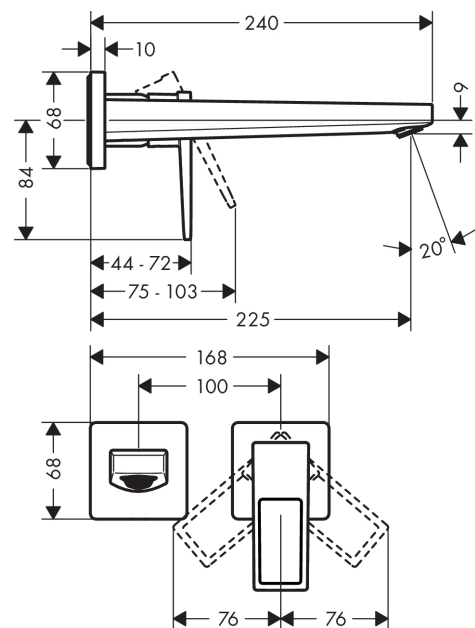

#### product features

- consists of: single lever basin mixer for concealed installation wall-mounted, waste set
- projection 225 mm
- spray type: normal spray
- maximum flow rate at 3 bar: 5 l/min
- ceramic cartridge
- temperature limitation adjustable
- suitable for continuous flow water heaters
- non-closing waste set
- material waste set: metal
- connection type: basic set
- connection dimension: DN15
- handle can be positioned on the right or left, depends on the basic set installation

### Scale drawing

**Metropol**  
**Single lever basin mixer for concealed installation wall-mounted with loop handle and spout**  
**22.5 cm**  
 Surfaces: **Chrome**    Article Number: **74526000**

### Flowchart

**Metropol**  
**Single lever basin mixer for concealed installation wall-mounted with loop handle and spout**  
**22.5 cm**  
 Surfaces: **Chrome**    Article Number: **74526000**

**Exploded Drawing**

### Spare part list

Year of production: >04/17

Pos.	Description	Article Number	Price	PU
1	handle	93164000	-	1
2	screw cover	96338000	-	1
3	sleeve	93053000	-	1
4	escutcheon for handle	93161000	-	1
5	nut	93141000	-	1
6	O-ring 26x2	98147000	-	1
7	cartridge, assy	97685000	-	1
8	locking screw for handle	95140000	-	1
9	seal	98865000	-	1
10	adapter for cartridge	95634000	-	1
11	fixing set	97971000	-	1
12	spout 225 mm	93166000	-	1
13	aerator M24x1 (5 l/min)	92996000	-	1
14	service tool	95661000	-	1
15	O-ring 18x1,5	98231000	-	1
16	escutcheon for spout	93162000	-	1
17	connecting thread G½	95626000	-	1
18	O-ring 13x2	98128000	-	1
19	extension set 25 mm for 13622180	31971000	-	1
a	base body	13622180	-	1
b	waste	50001000	-	1
c	adapter for exchanged connections	93819000	-	1